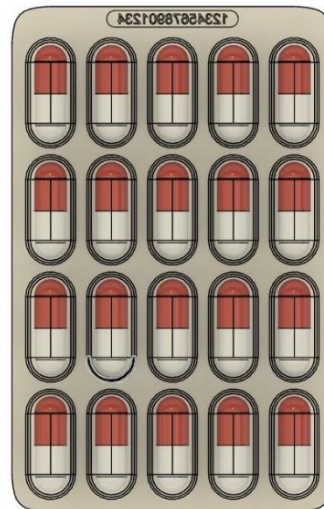

Premier's stock blister sizes for high-speed blister packing machine (typically for projects with volumes exceeding 30,000 blister cards)

	Hard Capsule Size	Overall Footprint (W x H) (mm)
2 CT	#00	38 x 40
6 CT	#00	64 x 54
10 CT	#0 & #00	66 x 95
14 CT	#0	70 x 106
20 CT	#0 & #00	78 x 123

2CT

6CT

10CT

14CT

20CT