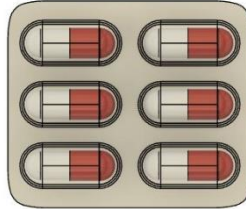

Premier's stock blister sizes for high-speed blister packing machine (typically for projects with volumes exceeding 30,000 blister cards)

	Hard Capsule Size	Overall Footprint (W x H) (mm)
2 CT	#00	38 x 40
6 CT	#00	64 x 54
10 CT	#0 & #00	66 x 95
14 CT	#0	70 x 106
20 CT	#0 & #00	78 x 123

2CT

6CT

10CT

14CT

20CT