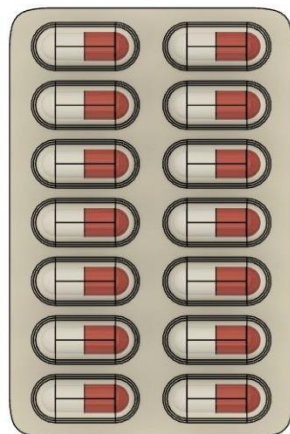

Premier's stock blister sizes for high-speed blister packing machine (typically for projects with volumes exceeding 30,000 blister cards)

	Hard Capsule Size	Overall Footprint (W x H) (mm)
2 CT	#00	38 x 40
6 CT	#00	64 x 54
10 CT	#0 & #00	66 x 95
14 CT	#0	70 x 106
20 CT	#0 & #00	78 x 123

2CT

6CT

10CT

14CT

20CT