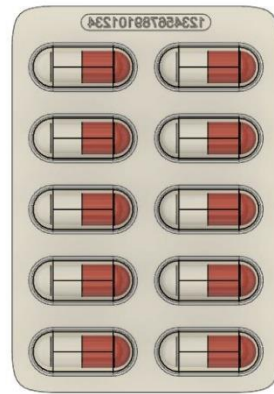

Premier's stock blister sizes for high-speed blister packing machine (typically for projects with volumes exceeding 30,000 blister cards)

	Hard Capsule Size	Overall Footprint (W x H) (mm)
2 CT	#00	38 x 40
6 CT	#00	64 x 54
10 CT	#0 & #00	66 x 95
14 CT	#0	70 x 106
20 CT	#0 & #00	78 x 123

2CT

6CT

10CT

14CT

20CT